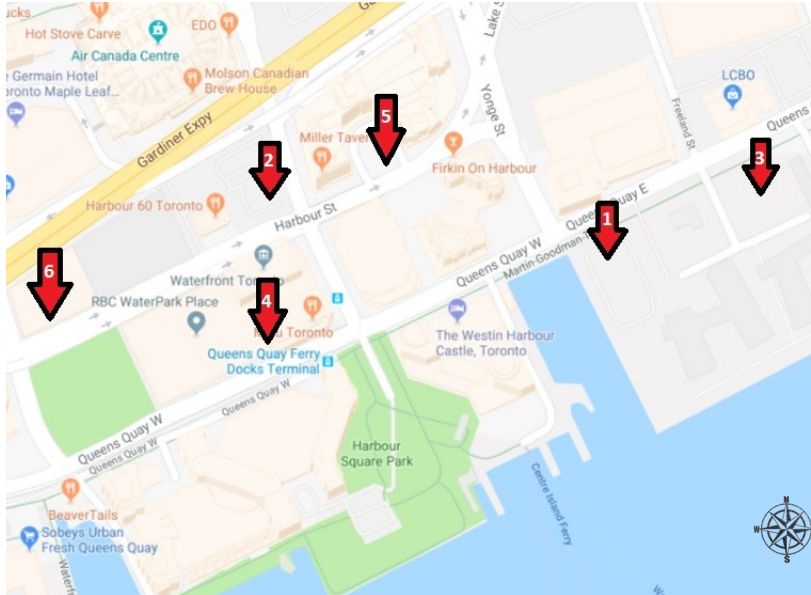

## Local Self-Parking Options

As we want to ensure that you receive a seamless arrival, we have compiled a list of local self-parking options for your reference.

*Locations are subject to change without notice.*

### 24 HR OUTDOOR LOTS:

1. SP PLUS Parking — 7 Queens Quay E
2. CANADA AUTO PARKS Parking — 30 Bay St.
3. TARGET Park — 39 Queens Quay E

### 24 HR INDOOR GARAGE:

4. PARKLINK Go Park-Waterpark Place — 128 Queens Quay W (between Bay St. & York St.)
5. PARKLINK Convention Centre Parking — 2 Lake Shore Blvd E
6. IMPARK One York — 87-89 Harbour St.